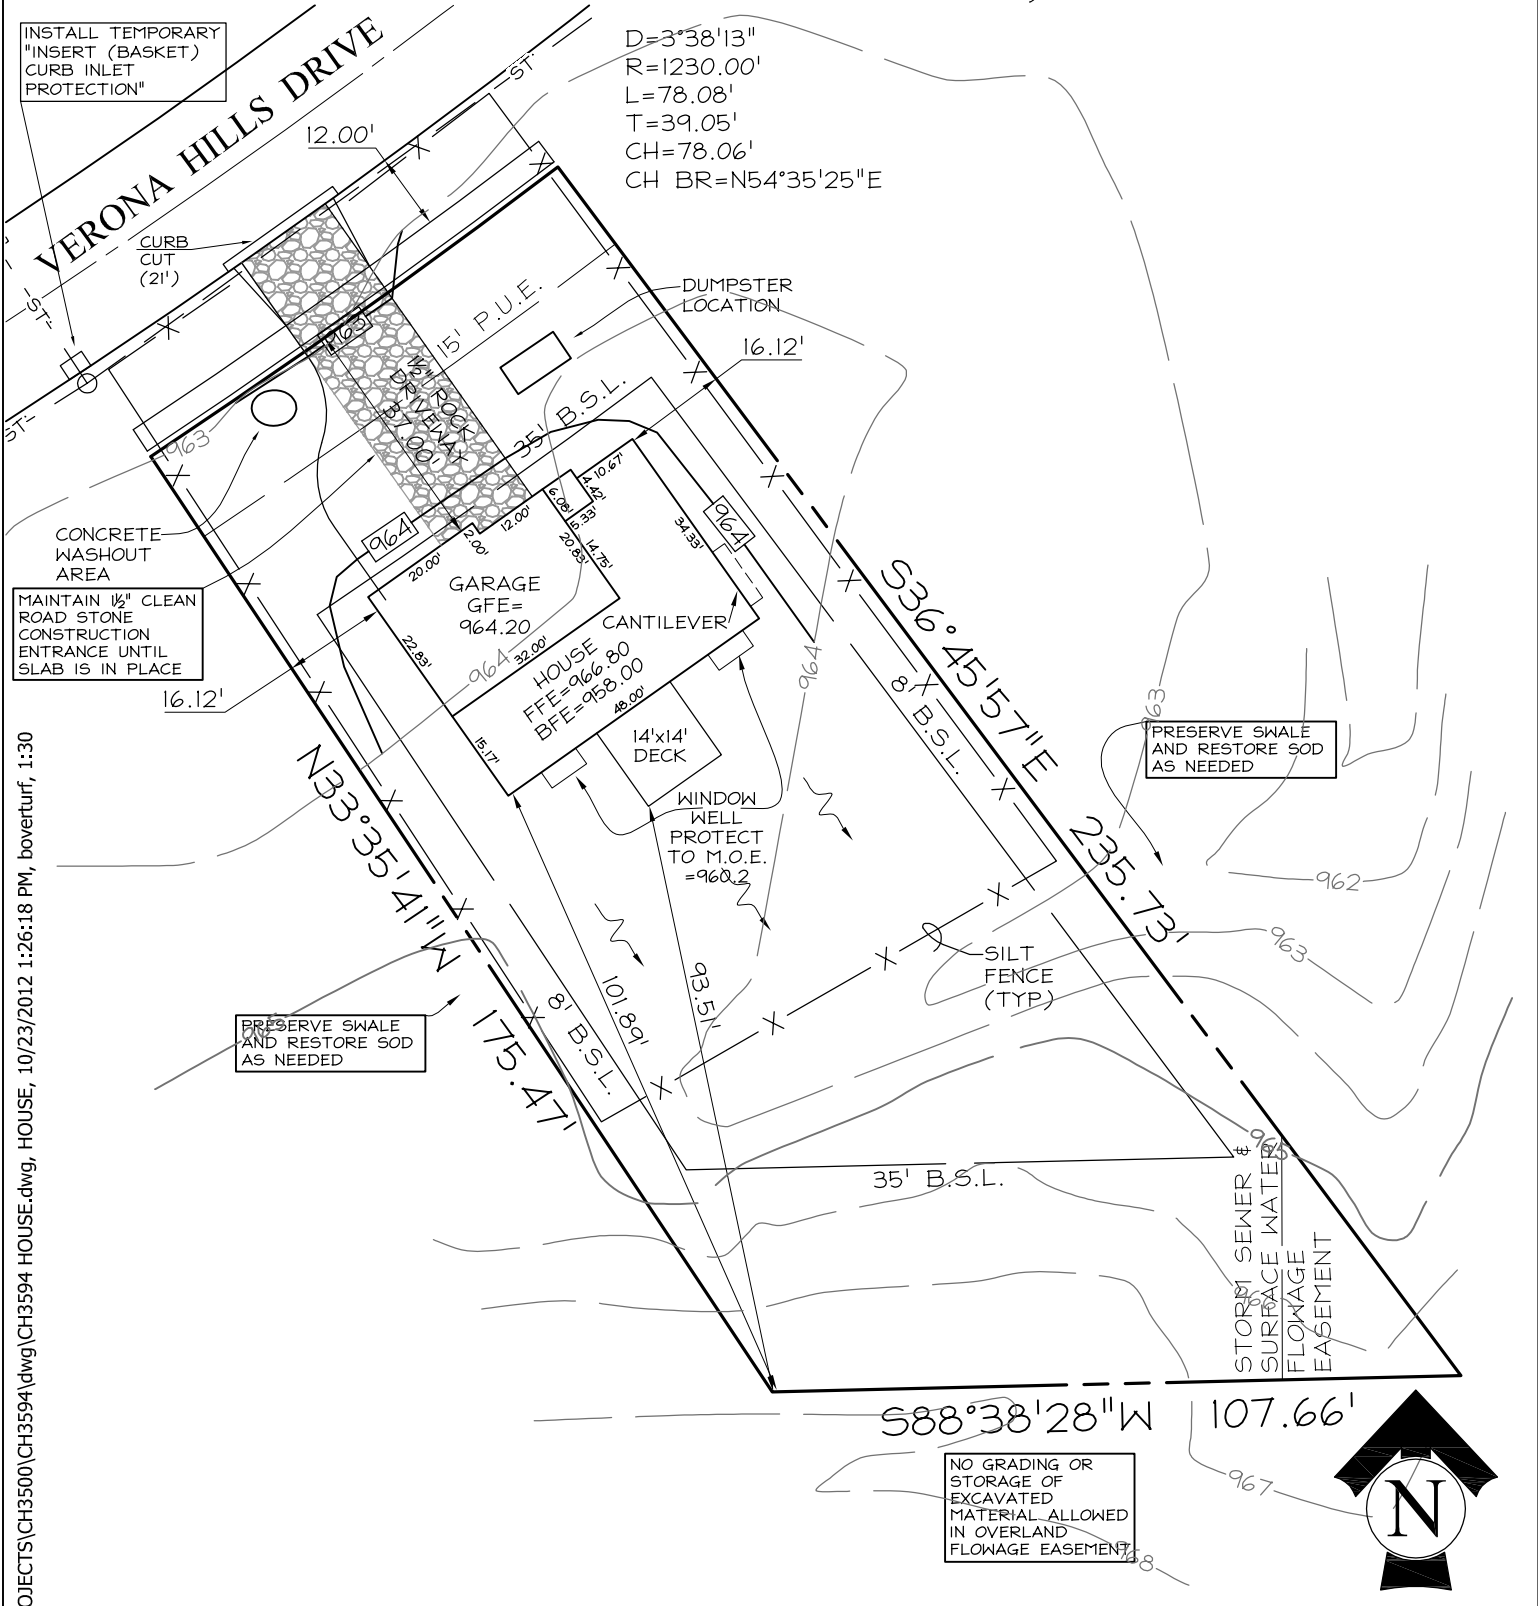

NEWBLOOD DEVELOPMENT

LOT 9 VERONA HILLS SOUTH PLAT 1

16742 VERONA HILLS DRIVE, CLIVE

M:\Land Projects 3\PROJECTS\CH3500\CH3594\dwg\CH3594 HOUSE.dwg, HOUSE, 10/23/2012 1:26:18 PM, boverturf, 1:30